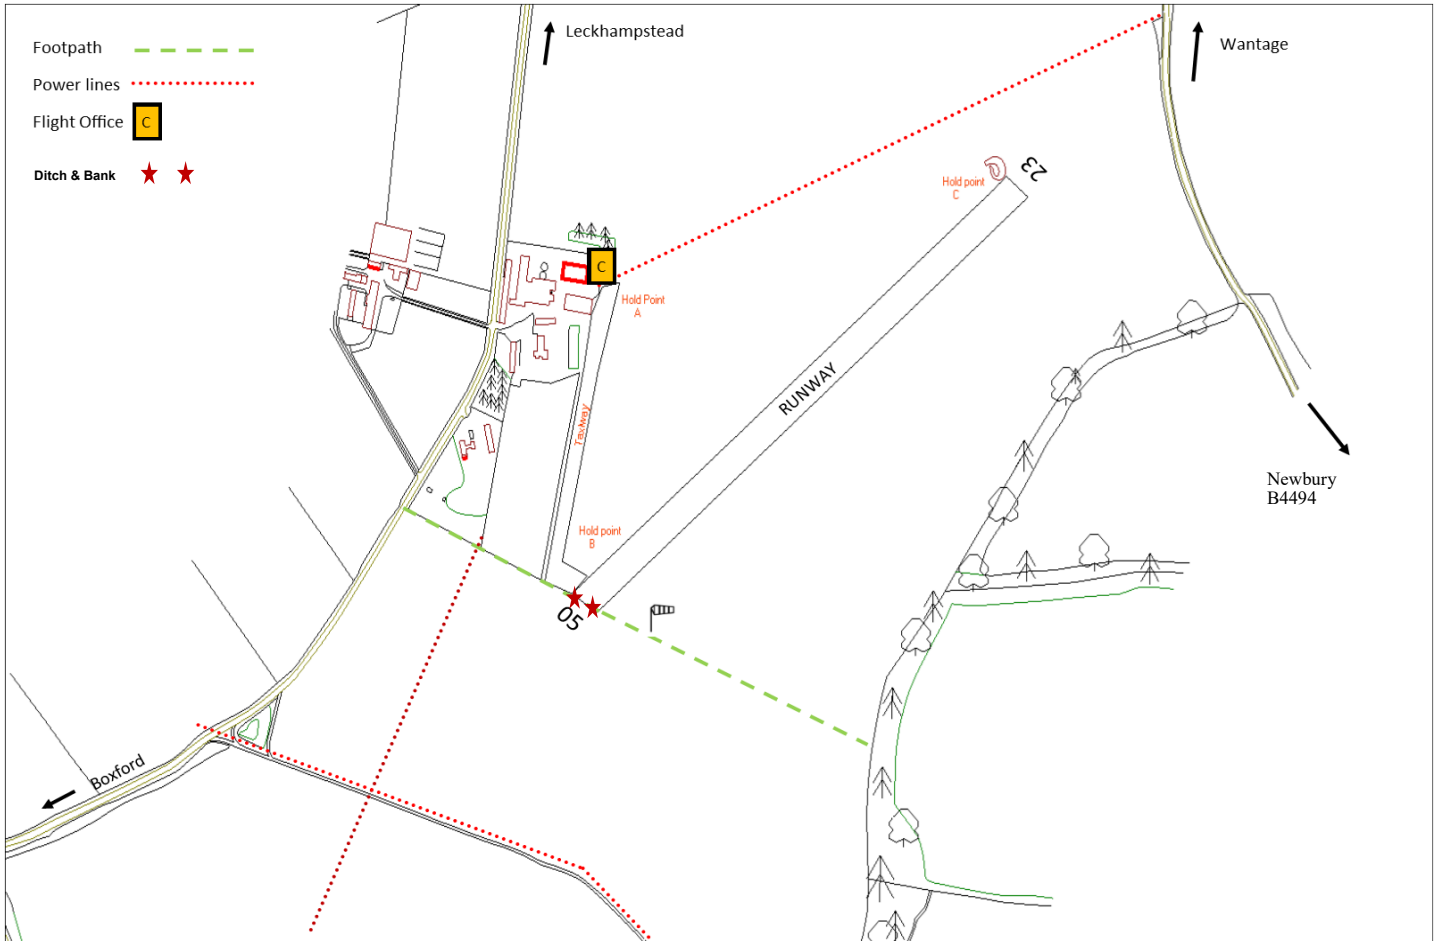

THE FIRS FARM AIRSTRIP

N51 28 W01 22

Runway 05 /23 Length 560m

450 ft AMSL

5 nm N N W of Newbury

1 nm N W of Welford

REMARKS

Operated by B P Brown & Sons, The Firs Farm, Leckhampstead, Newbury, Berkshire. RG20 8RD

Strictly PPR and at Pilots own risk

NO flying over the villages of Leckhampstead, Peasemore and RAF Welford

All circuits to the south please and use Safety COM 135.480 MHz

CAUTION

Power cables 40ft high 320m from the threshold of Rwy 05
Tumulus at the threshold of Rwy 23
4m of tall rough grass each side of Rwy (conservation strips) uneven ground
Public footpath at end of runway Give way to pedestrians - - - - -
Ditch & Bank at end of runway 023 ★ ★